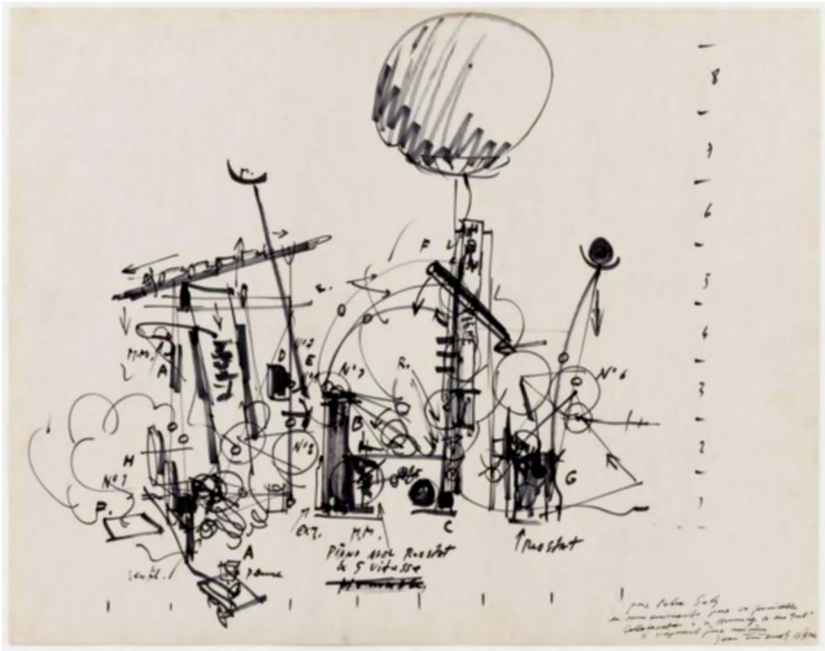

Cover

Tinguely, Jean (1925–1991): *Sketch for »Homage to New York«*, 1960. Felt-tip pen and ink on board, 22 1/8 x 28' (56 x 71 cm). Gift of Peter Selz. Acc. no.: 92.1960

2024 © The Museum of Modern Art, New York/Scala, Florence