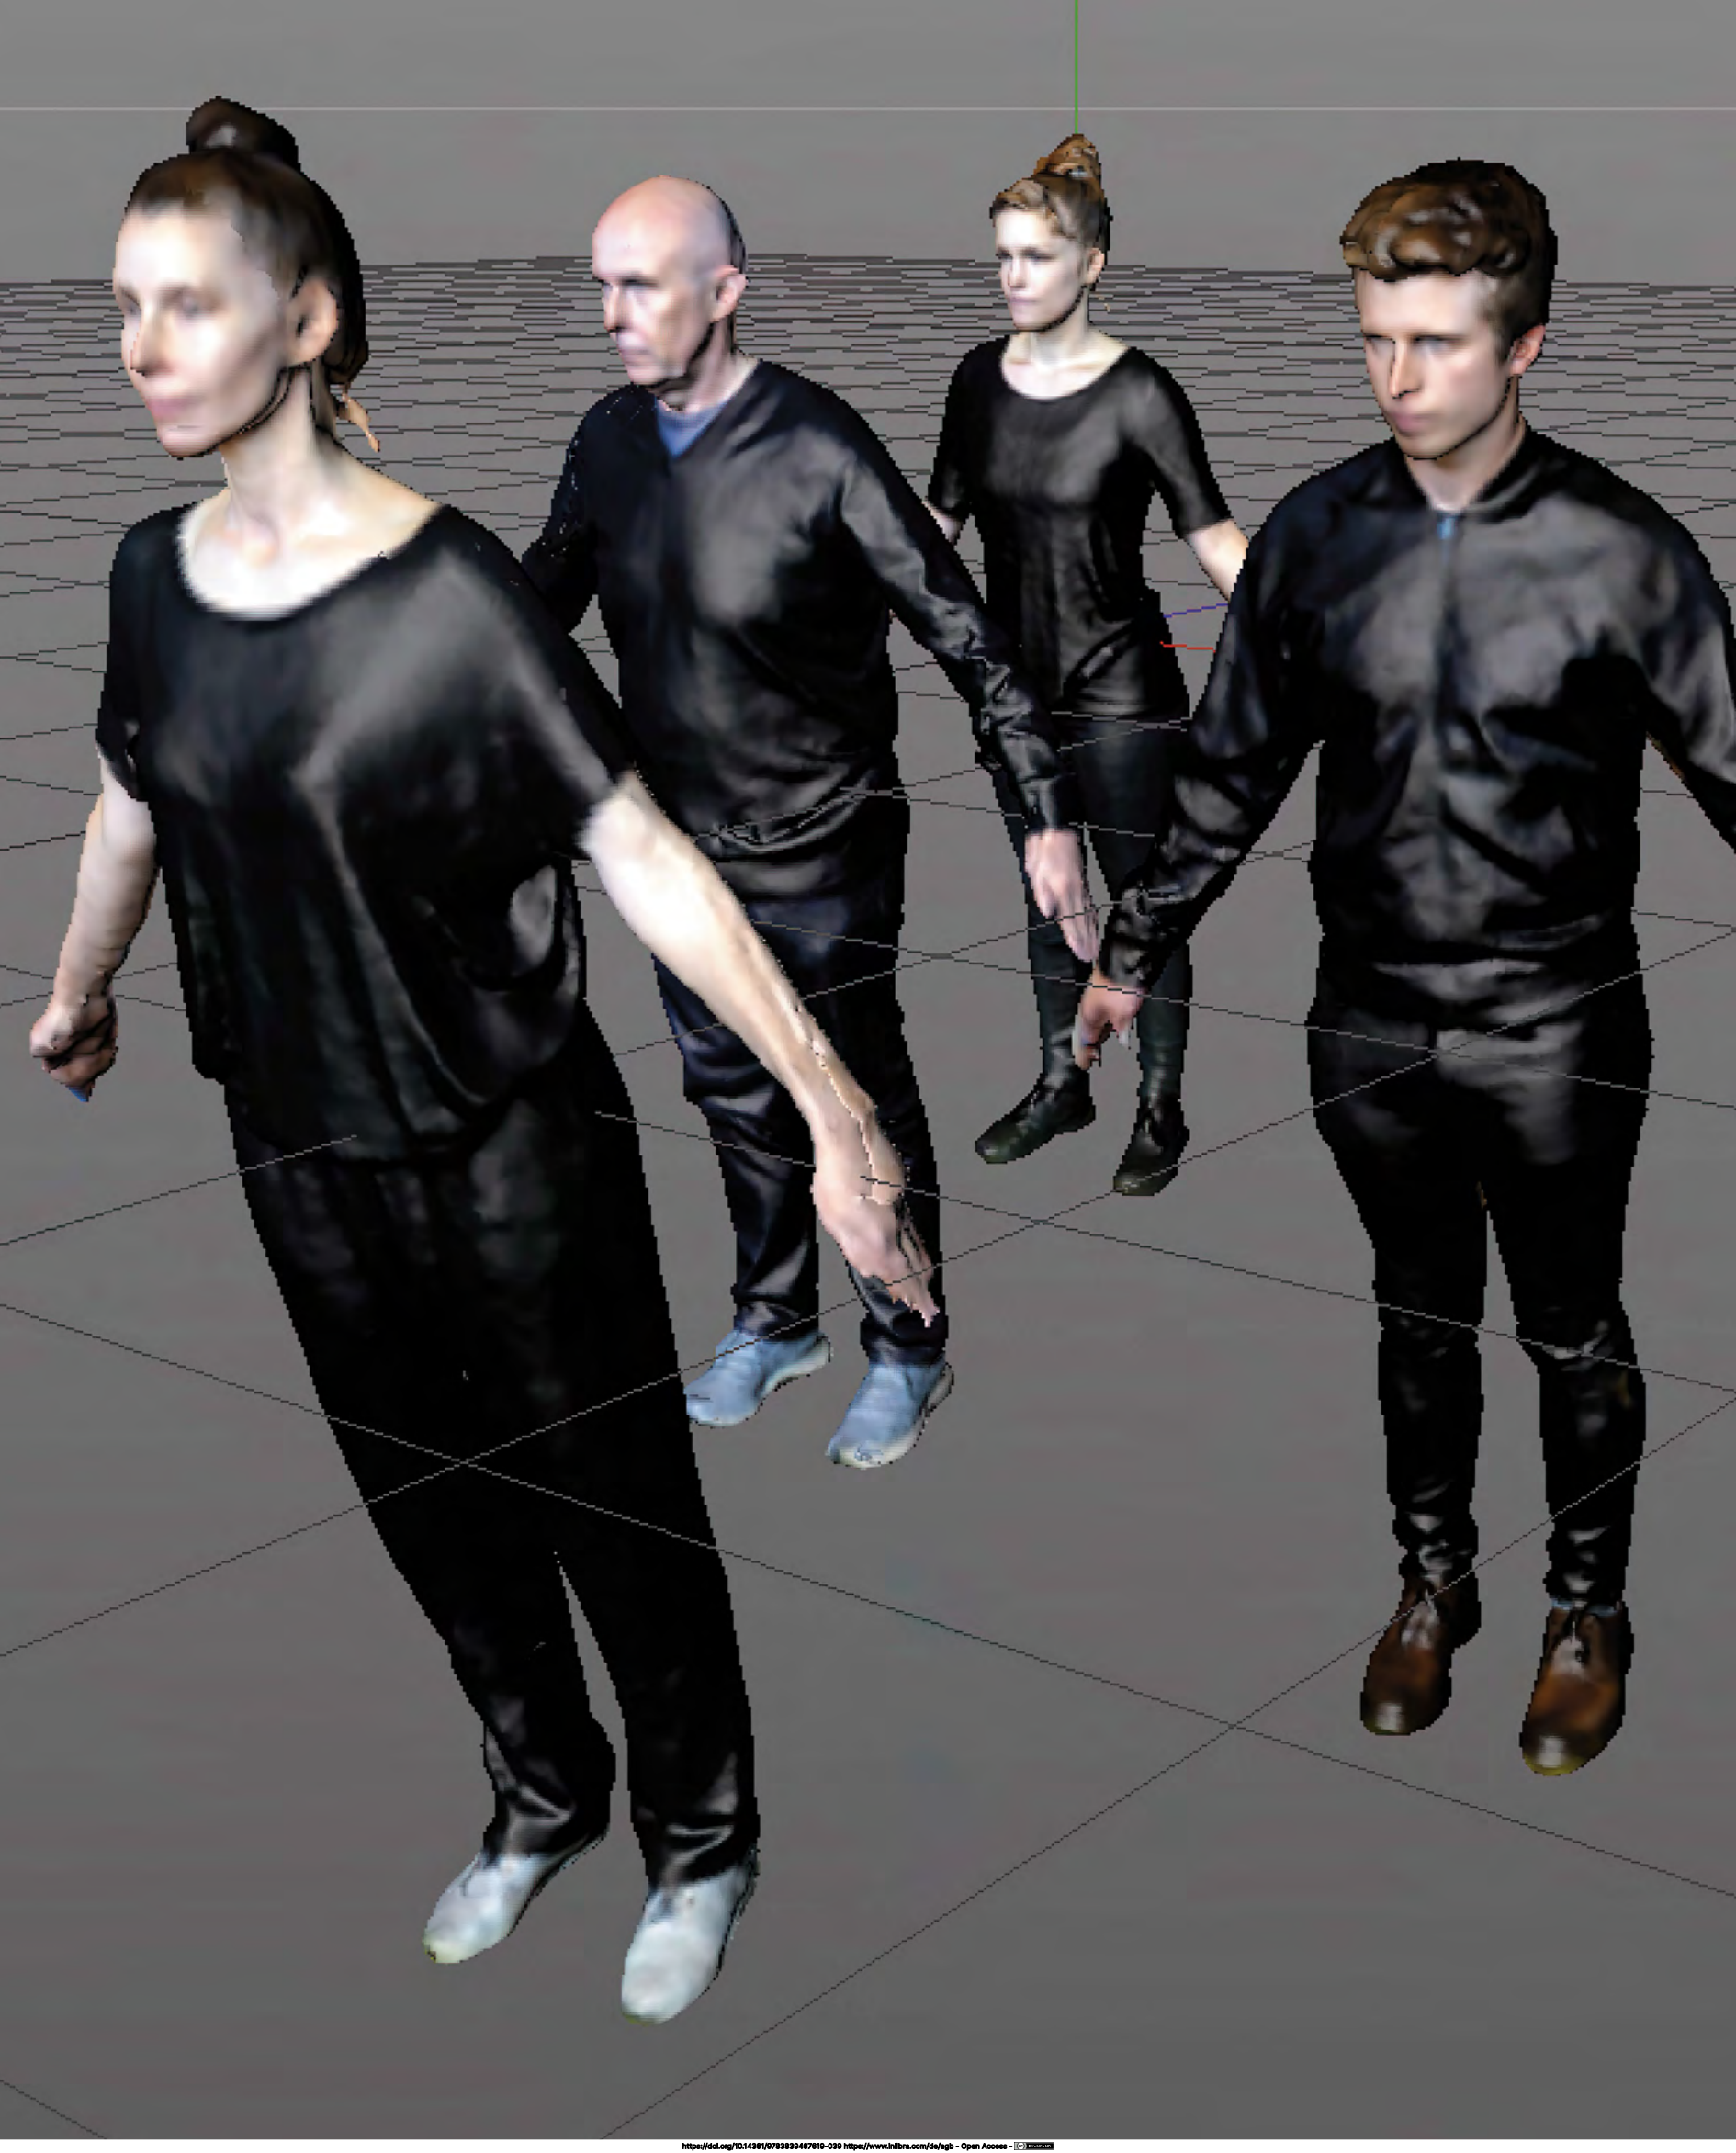

PICTURES OF THE RESEARCH PROJECT

(WITHOUT COMMENT)

Face Rig

Face Tracker
initializing

No sound detected. Please
adjust the volume of the
Face Tracker

Did you know that after you can also use any avatar you want?

PHILIPS

Photos

44 ont verlos: 32,748

Photos

DECONSTRUCTING THE CONFESSIONAL,
END OF THE INSTALLATION "THE ART
IS PRESENT (CONFESS YOUR SELF &
THE PALIMPSEST OF SELVES)" AT THE
RESEARCH PAVILION IN VENICE, ITALY 2017

IMAGE GALLERY

Workshop "Mimic Yourself" at Zurich University of the Arts.

Photogrammetric scans of actors at Zurich University of the Arts.

Avatar composition of actress Corinne Soland for the programme FaceRig.

Performance capture with acting students at the Immersive Arts Space and the Film Studio at Zurich University of the Arts.

fMRI setting at Swiss Epilepsy Center at Klinik Lengg in Zurich.

Faceshift composition with acting students.