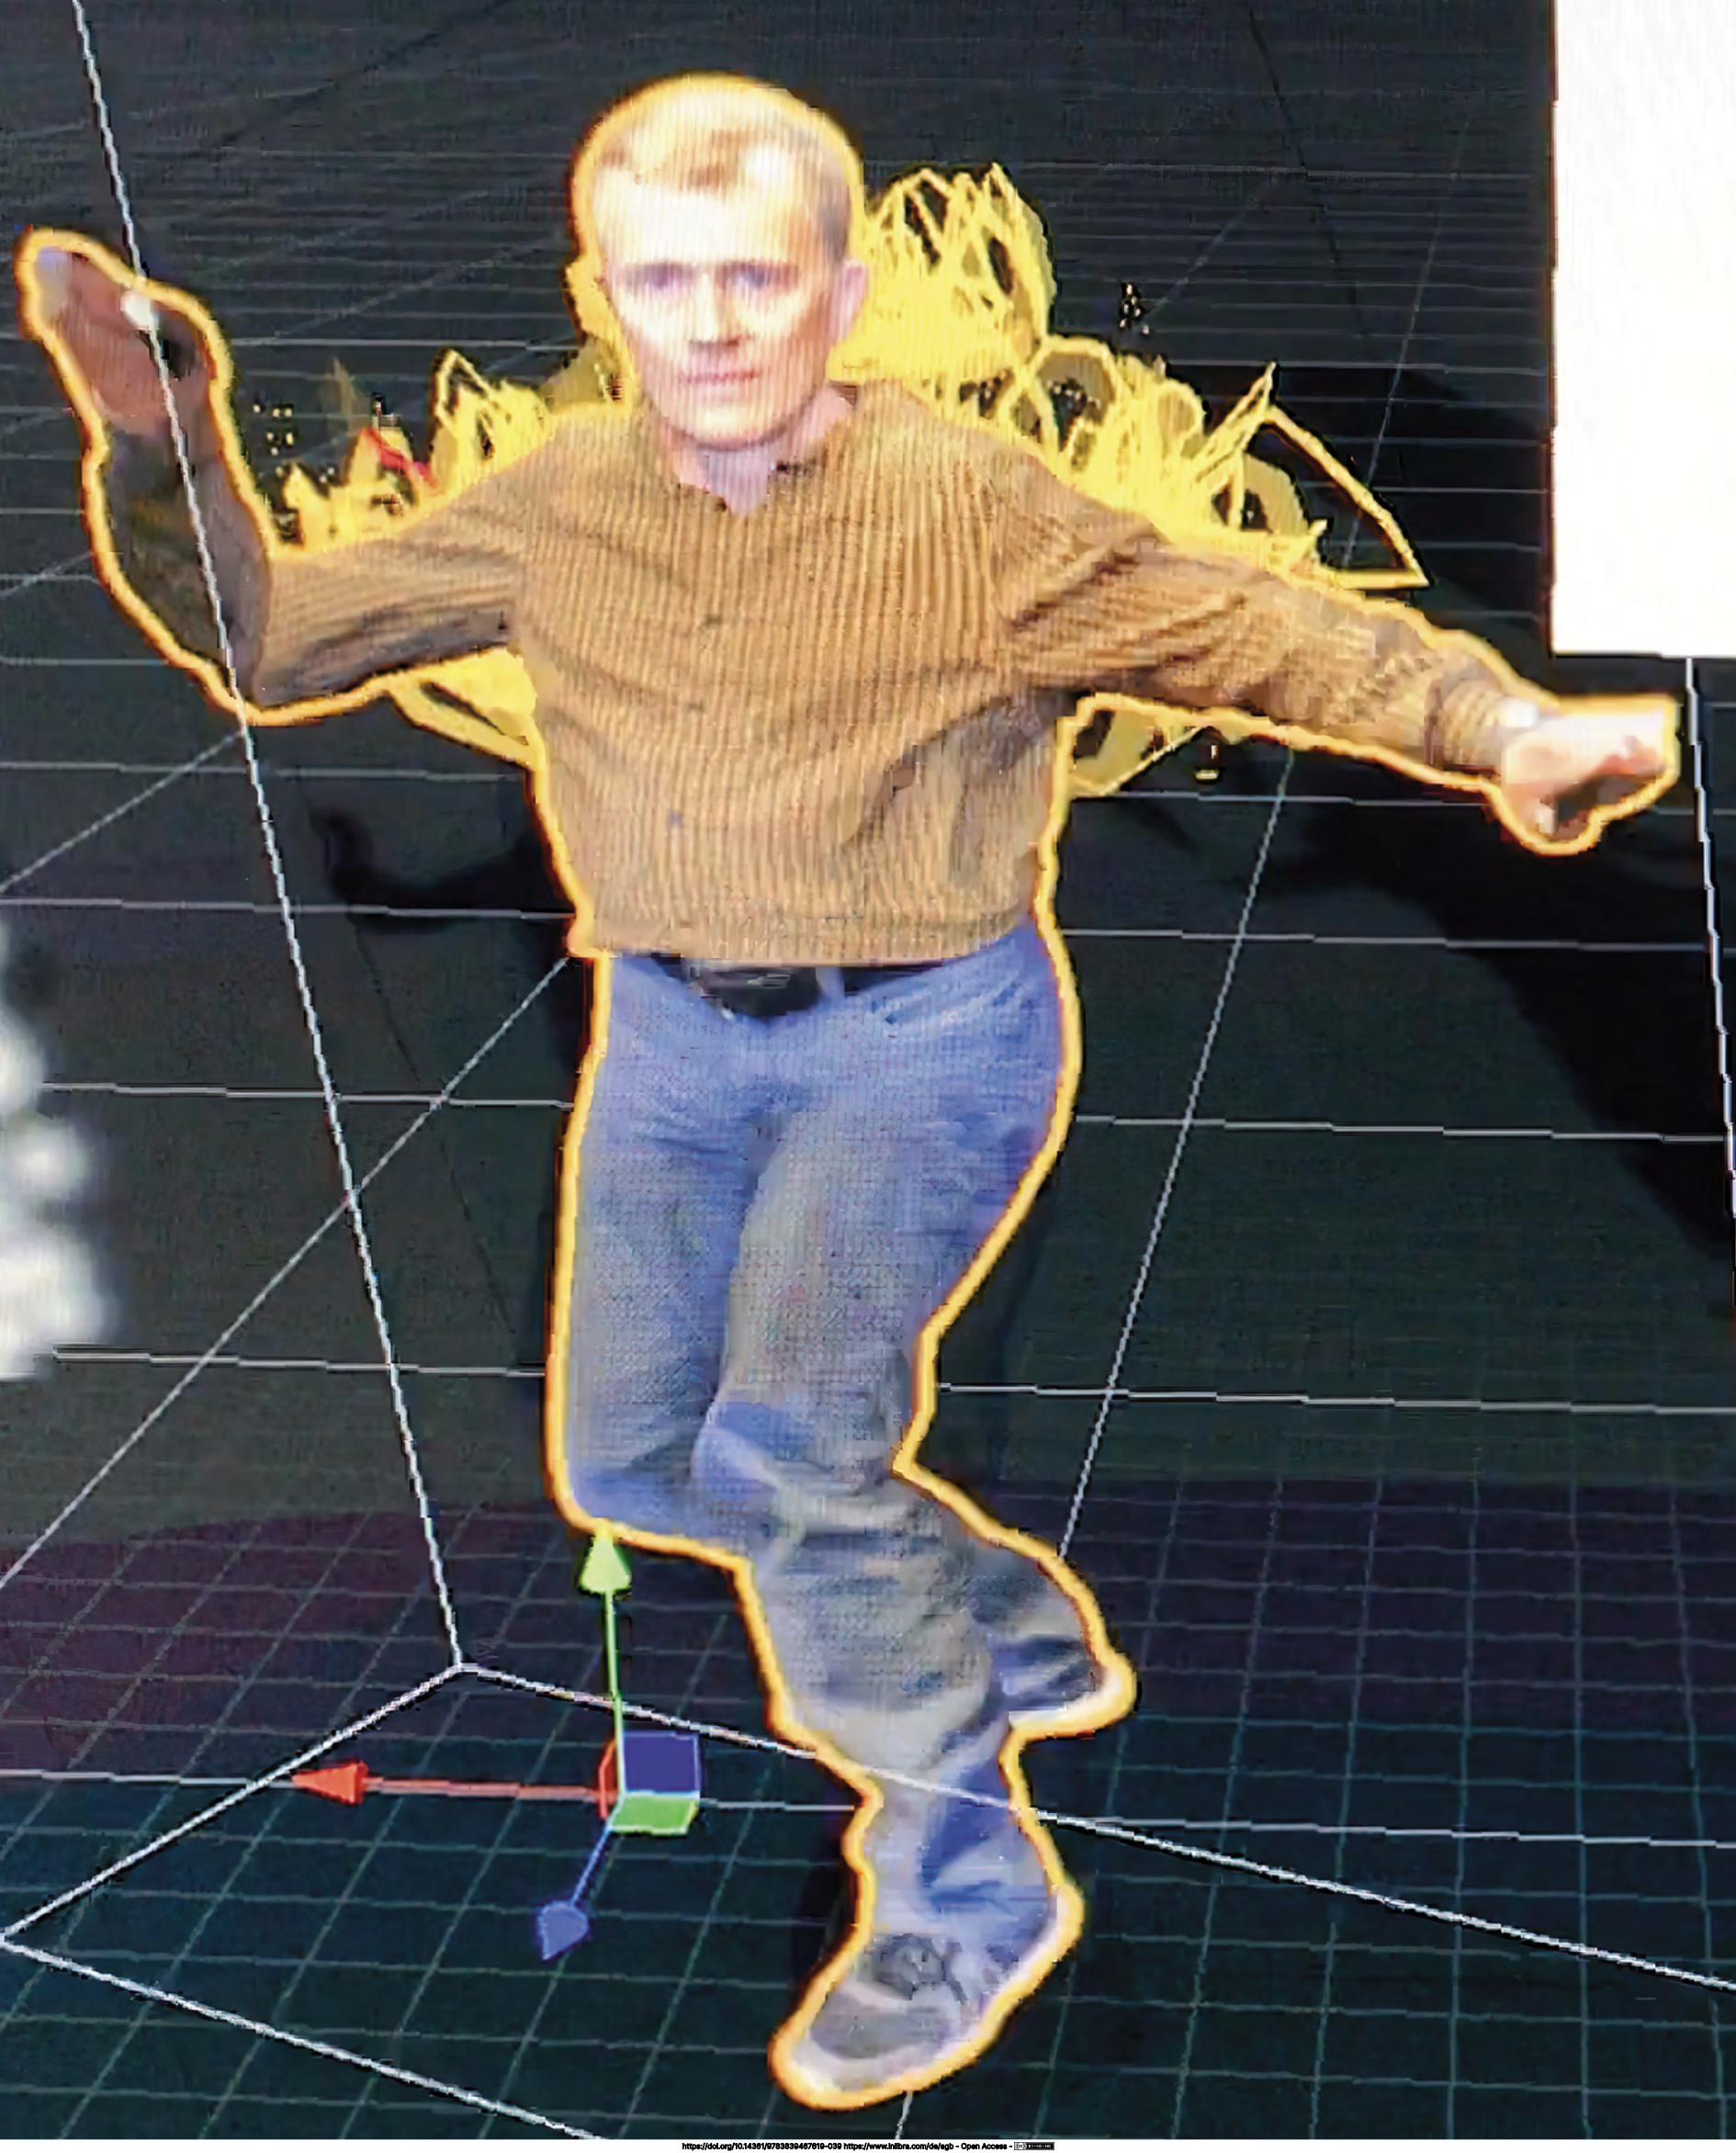

PICTURES OF THE RESEARCH PROJECT

(WITHOUT COMMENT)

Face Rig

Face Tracker
initializing

No sound detected. Please
adjust the volume of the
Face Tracker

Did you know that after you can also use any avatar you want?

PHILIPS

Photos

44 ont verlos: 32,748

Photos

DECONSTRUCTING THE CONFESSIONAL,
END OF THE INSTALLATION "THE ART
IS PRESENT (CONFESS YOUR SELF &
THE PALIMPSEST OF SELVES)" AT THE
RESEARCH PAVILION IN VENICE, ITALY 2017

IMAGE GALLERY

Workshop "Mimic Yourself" at Zurich University of the Arts.

Photogrammetric scans of actors at Zurich University of the Arts.

Avatar composition of actress Corinne Soland for the programme FaceRig.

Performance capture with acting students at the Immersive Arts Space and the Film Studio at Zurich University of the Arts.

fMRI setting at Swiss Epilepsy Center at Klinik Lengg in Zurich.

Faceshift composition with acting students.