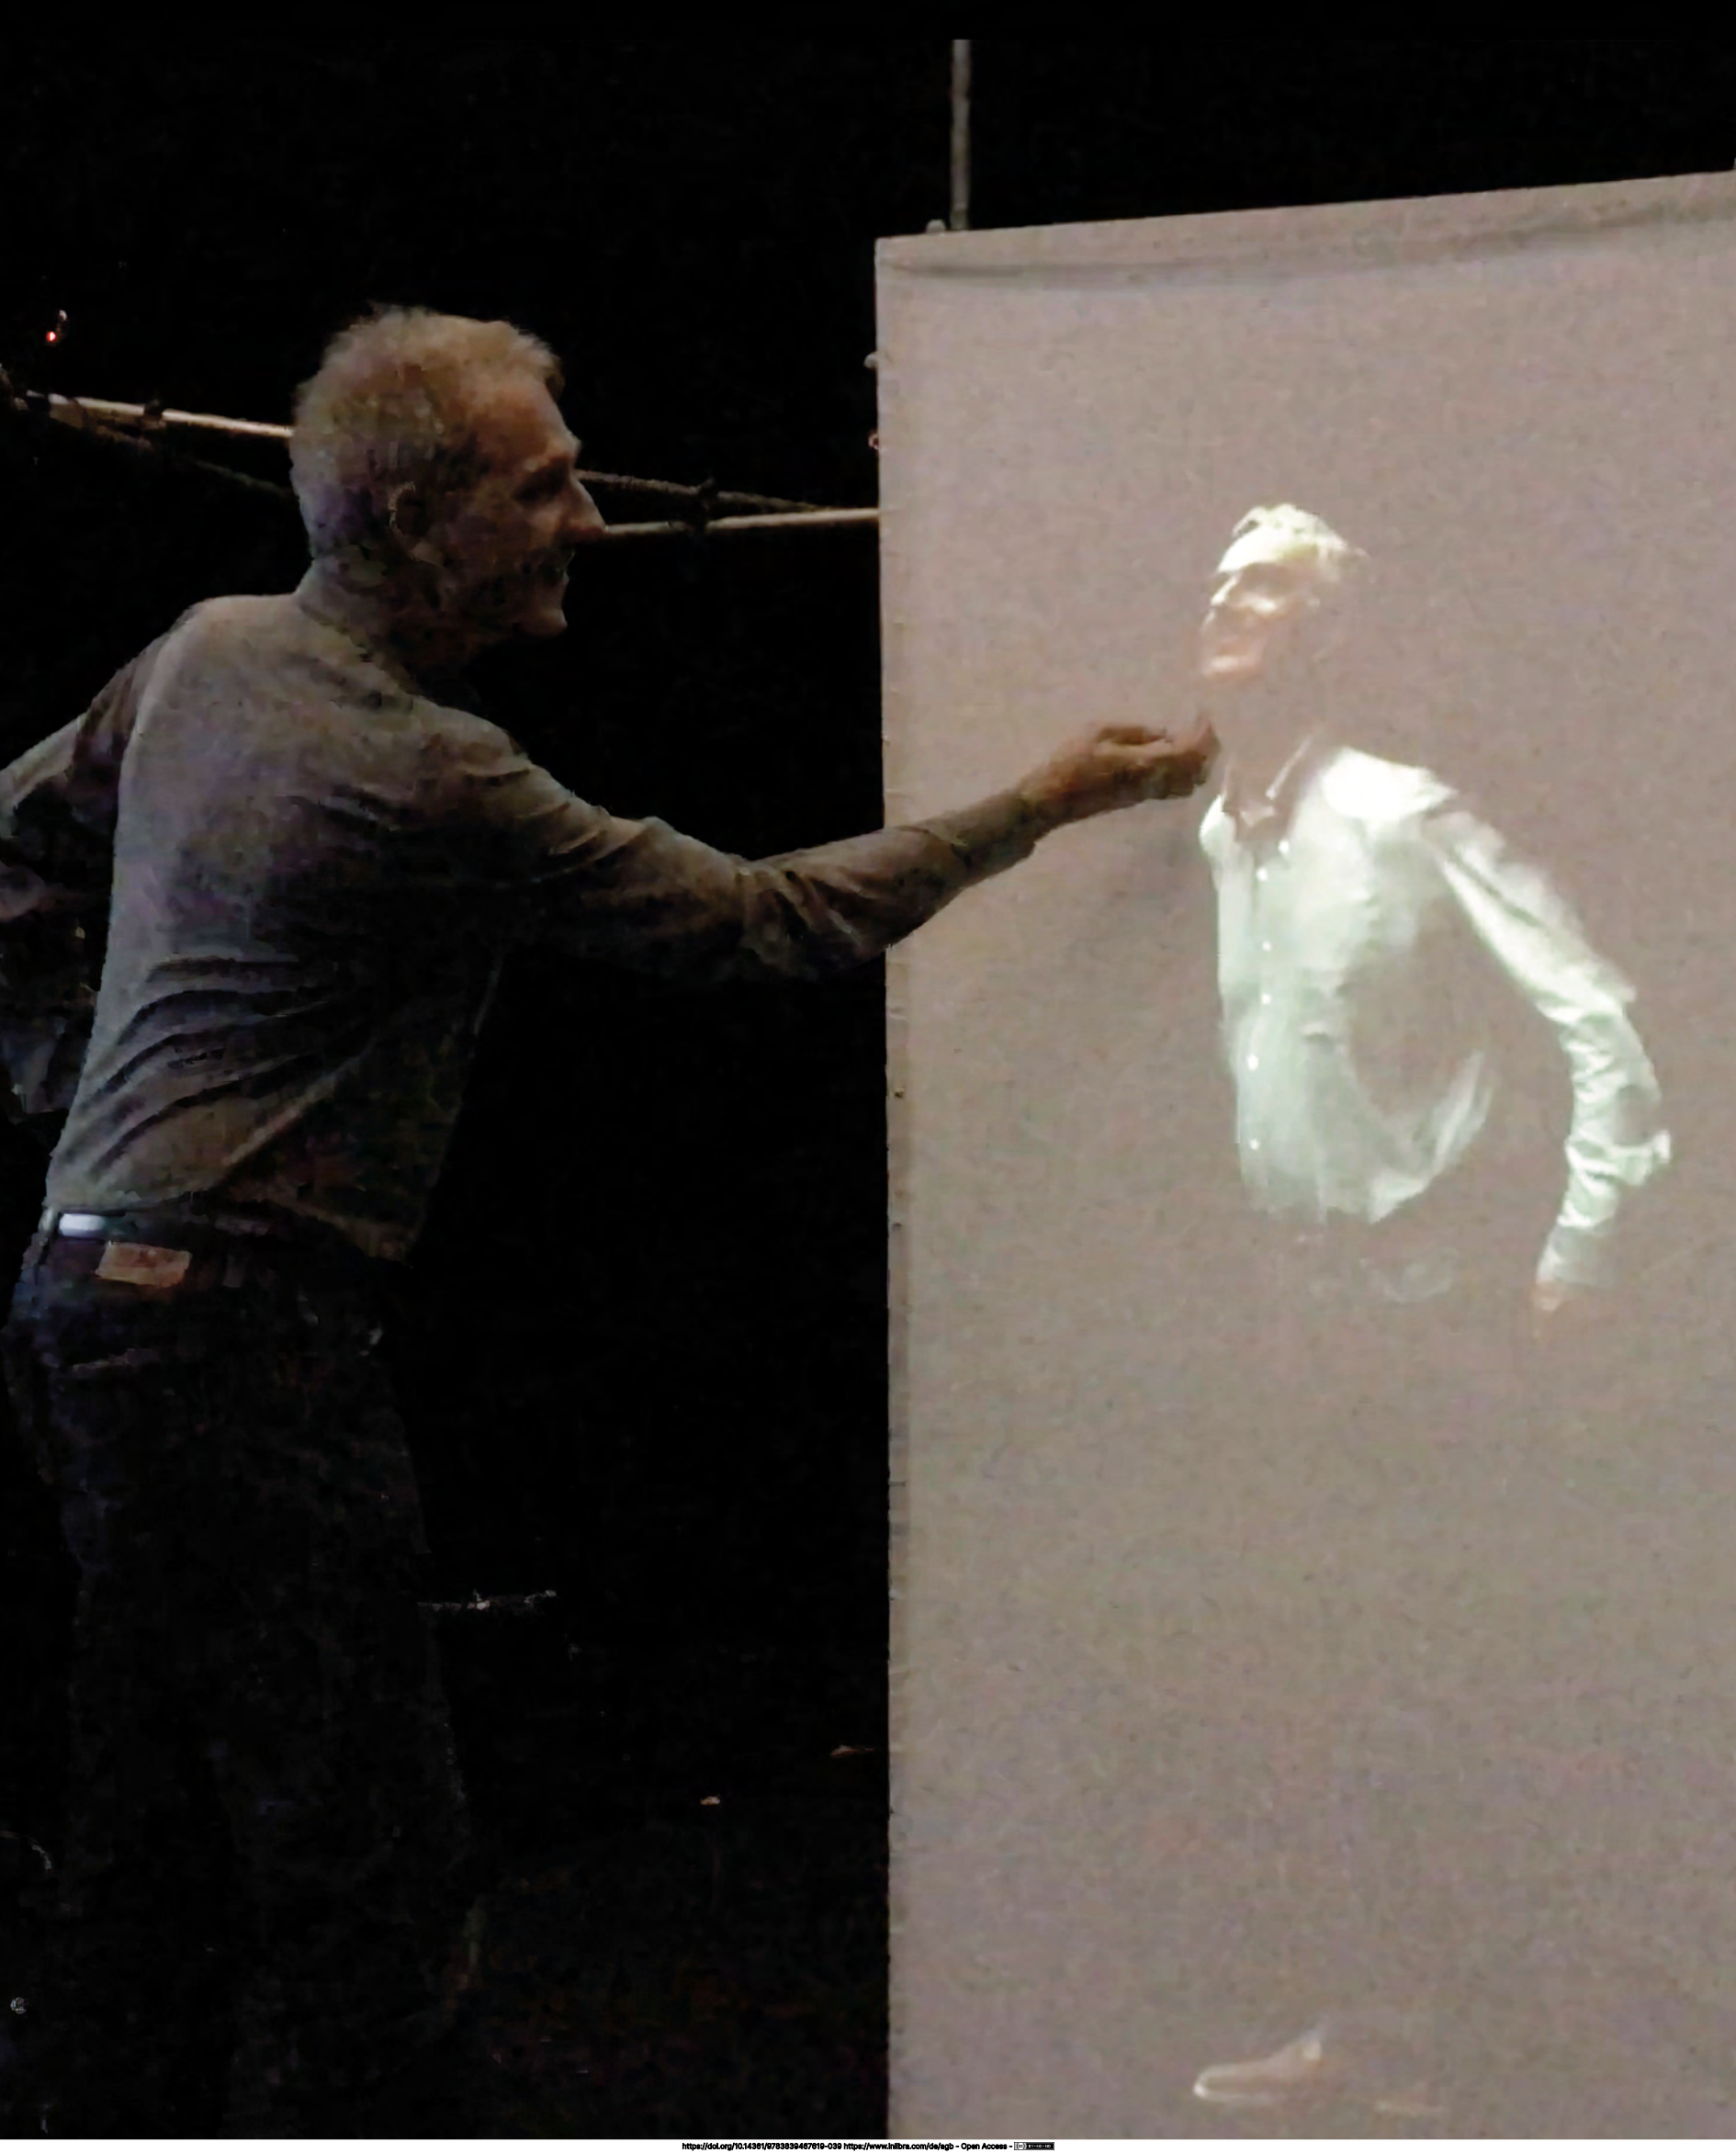

PICTURES OF THE RESEARCH PROJECT

(WITHOUT COMMENT)

Face Rig

Face Tracker
initializing

No sound detected. Please
adjust the volume of the
Face Tracker

Did you know that after you can also use any avatar you want?

PHILIPS

Photos

44 ont verlos: 32,748

Photos

DECONSTRUCTING THE CONFESSIONAL,
END OF THE INSTALLATION "THE ART
IS PRESENT (CONFESS YOUR SELF &
THE PALIMPSEST OF SELVES)" AT THE
RESEARCH PAVILION IN VENICE, ITALY 2017

IMAGE GALLERY

Workshop "Mimic Yourself" at Zurich University of the Arts.

Photogrammetric scans of actors at Zurich University of the Arts.

Avatar composition of actress Corinne Soland for the programme FaceRig.

Performance capture with acting students at the Immersive Arts Space and the Film Studio at Zurich University of the Arts.

fMRI setting at Swiss Epilepsy Center at Klinik Lengg in Zurich.

Faceshift composition with acting students.