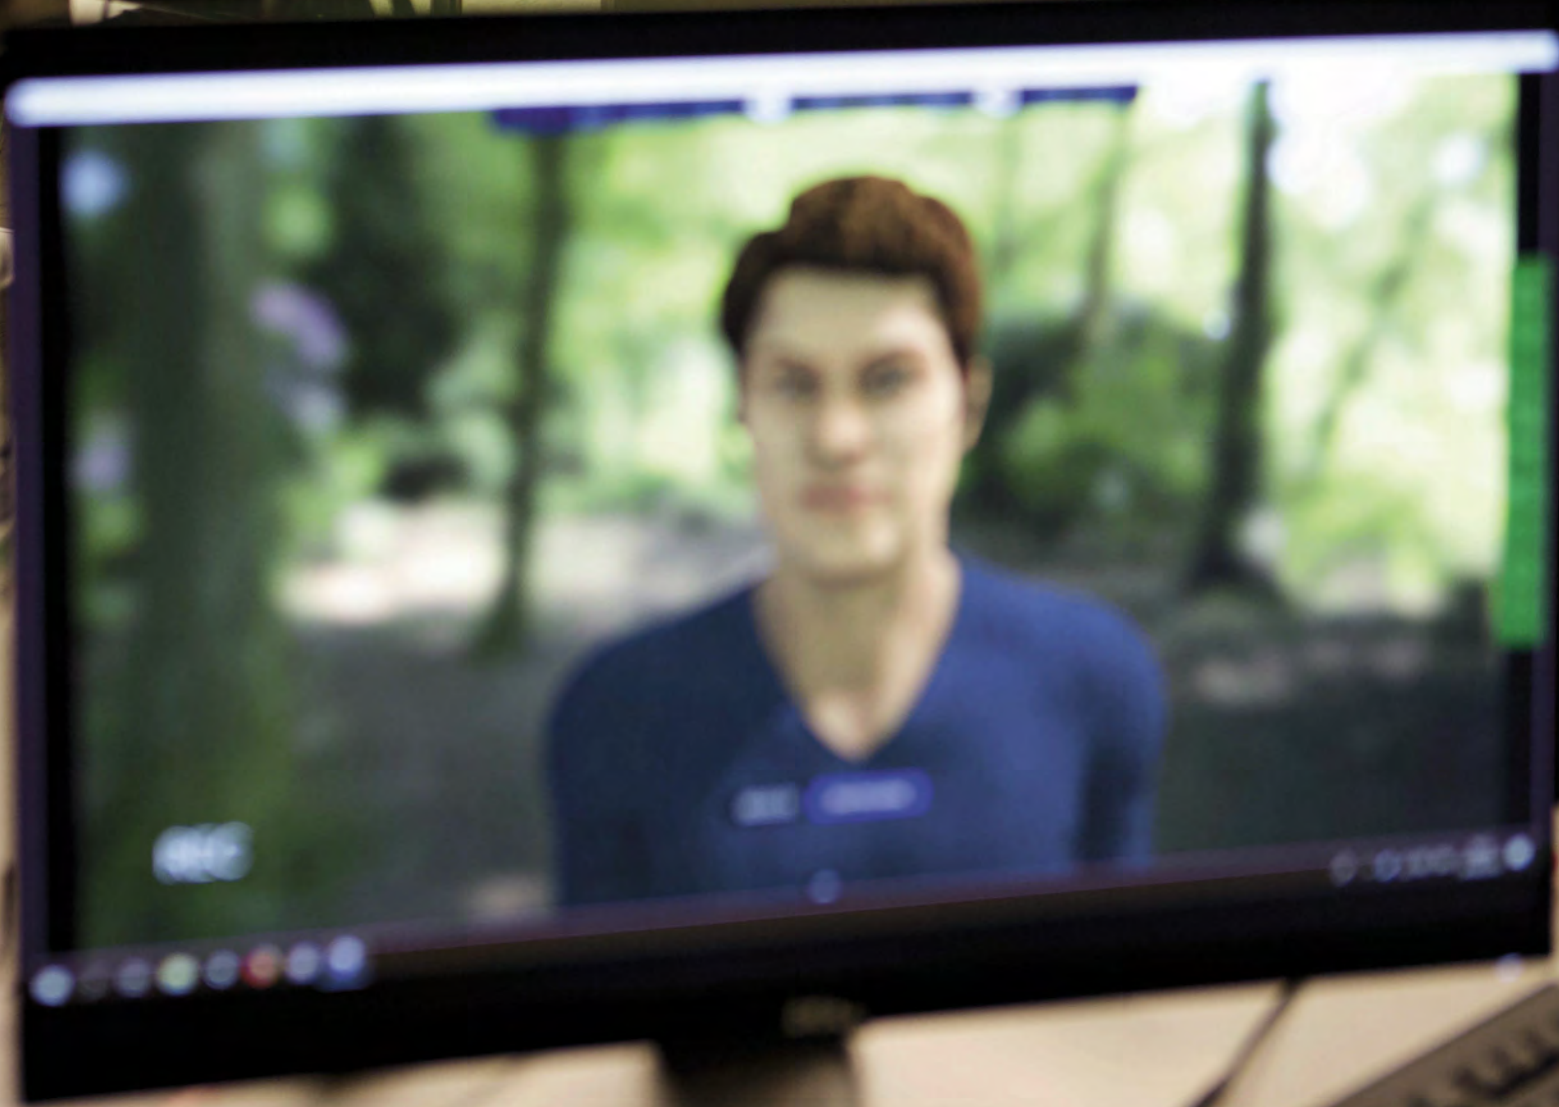

PICTURES OF THE RESEARCH PROJECT

(WITHOUT COMMENT)

Face Rig

Face Tracker
initializing

No sound detected. Please
adjust the volume of the
Face Tracker

Did you know that after you can also use any avatar you want?

PHILIPS

Photos

44 ont verlos: 32,748

Photos

DECONSTRUCTING THE CONFESSIONAL,
END OF THE INSTALLATION "THE ART
IS PRESENT (CONFESS YOUR SELF &
THE PALIMPSEST OF SELVES)" AT THE
RESEARCH PAVILION IN VENICE, ITALY 2017

IMAGE GALLERY

Workshop "Mimic Yourself" at Zurich University of the Arts.

Photogrammetric scans of actors at Zurich University of the Arts.

Avatar composition of actress Corinne Soland for the programme FaceRig.

Performance capture with acting students at the Immersive Arts Space and the Film Studio at Zurich University of the Arts.

fMRI setting at Swiss Epilepsy Center at Klinik Lengg in Zurich.

Faceshift composition with acting students.