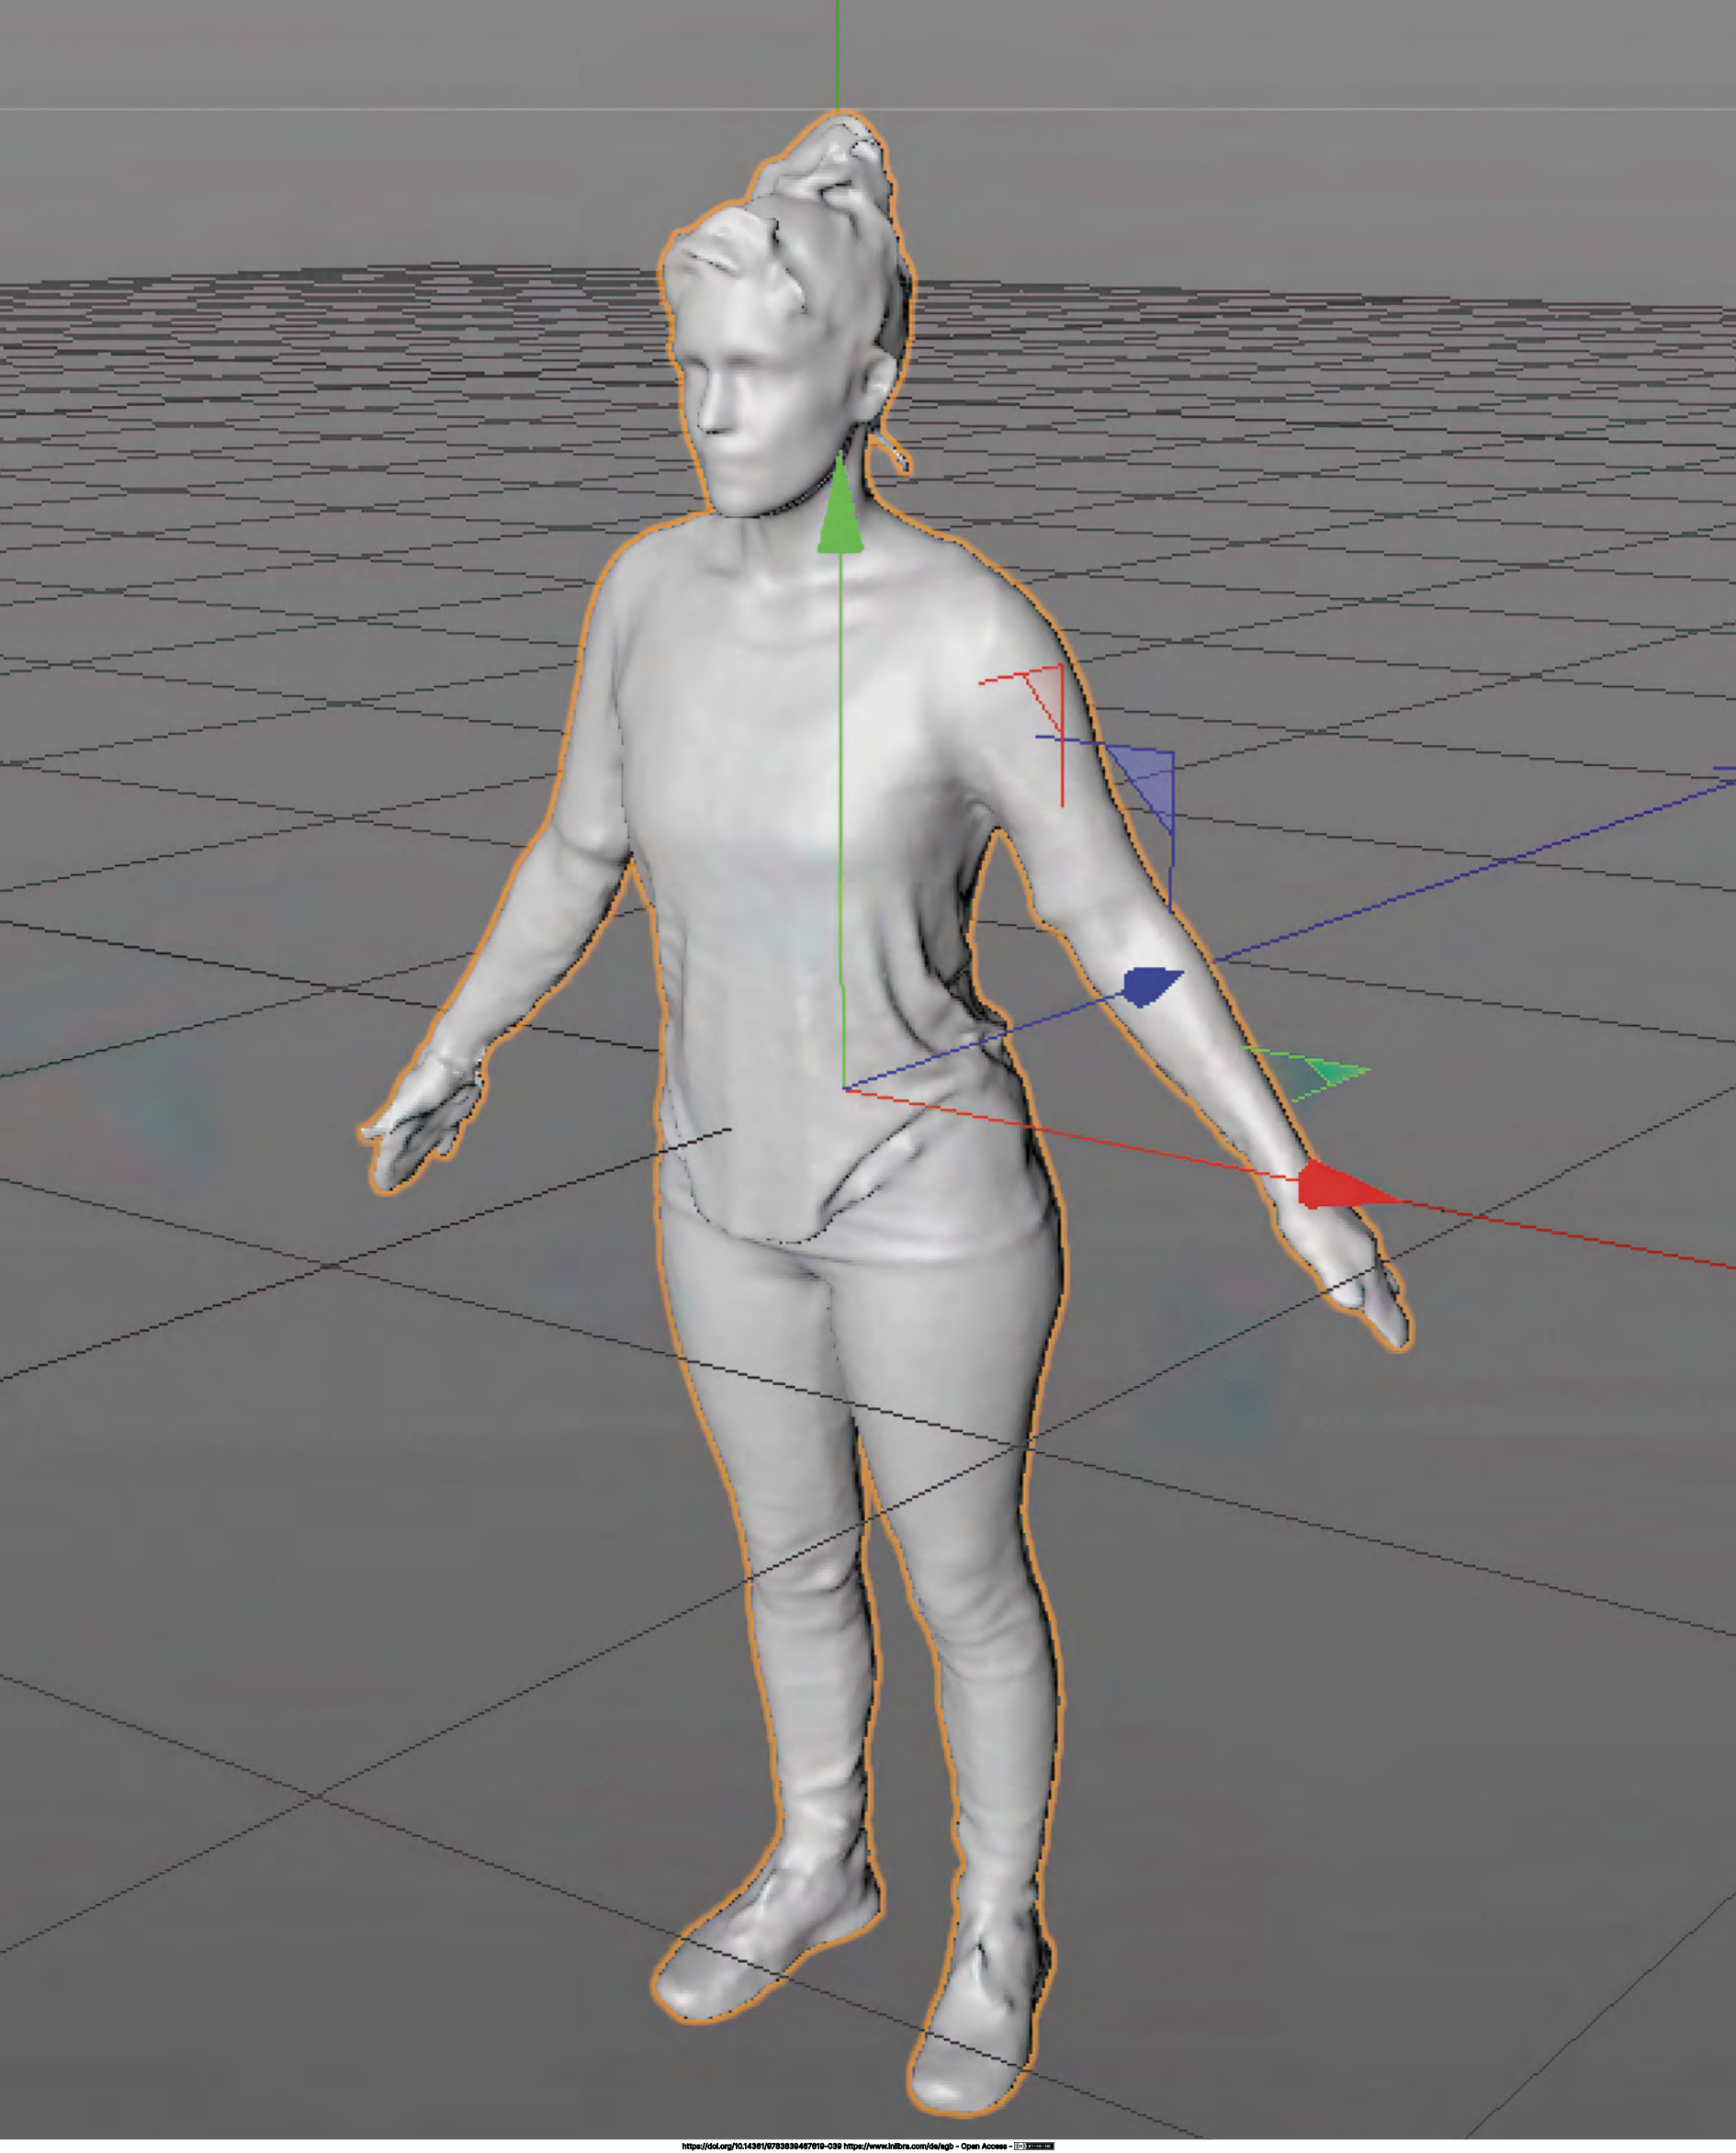

PICTURES OF THE RESEARCH PROJECT

(WITHOUT COMMENT)

Face Rig

Face Tracker
initializing

No sound detected. Please
adjust the volume of the
Face Tracker

Did you know that after you can also use any avatar you want?

PHILIPS

Photos

44 ont verlos: 32,748

Photos

DECONSTRUCTING THE CONFESSIONAL,
END OF THE INSTALLATION "THE ART
IS PRESENT (CONFESS YOUR SELF &
THE PALIMPSEST OF SELVES)" AT THE
RESEARCH PAVILION IN VENICE, ITALY 2017

IMAGE GALLERY

Workshop "Mimic Yourself" at Zurich University of the Arts.

Photogrammetric scans of actors at Zurich University of the Arts.

Avatar composition of actress Corinne Soland for the programme FaceRig.

Performance capture with acting students at the Immersive Arts Space and the Film Studio at Zurich University of the Arts.

fMRI setting at Swiss Epilepsy Center at Klinik Lengg in Zurich.

Faceshift composition with acting students.