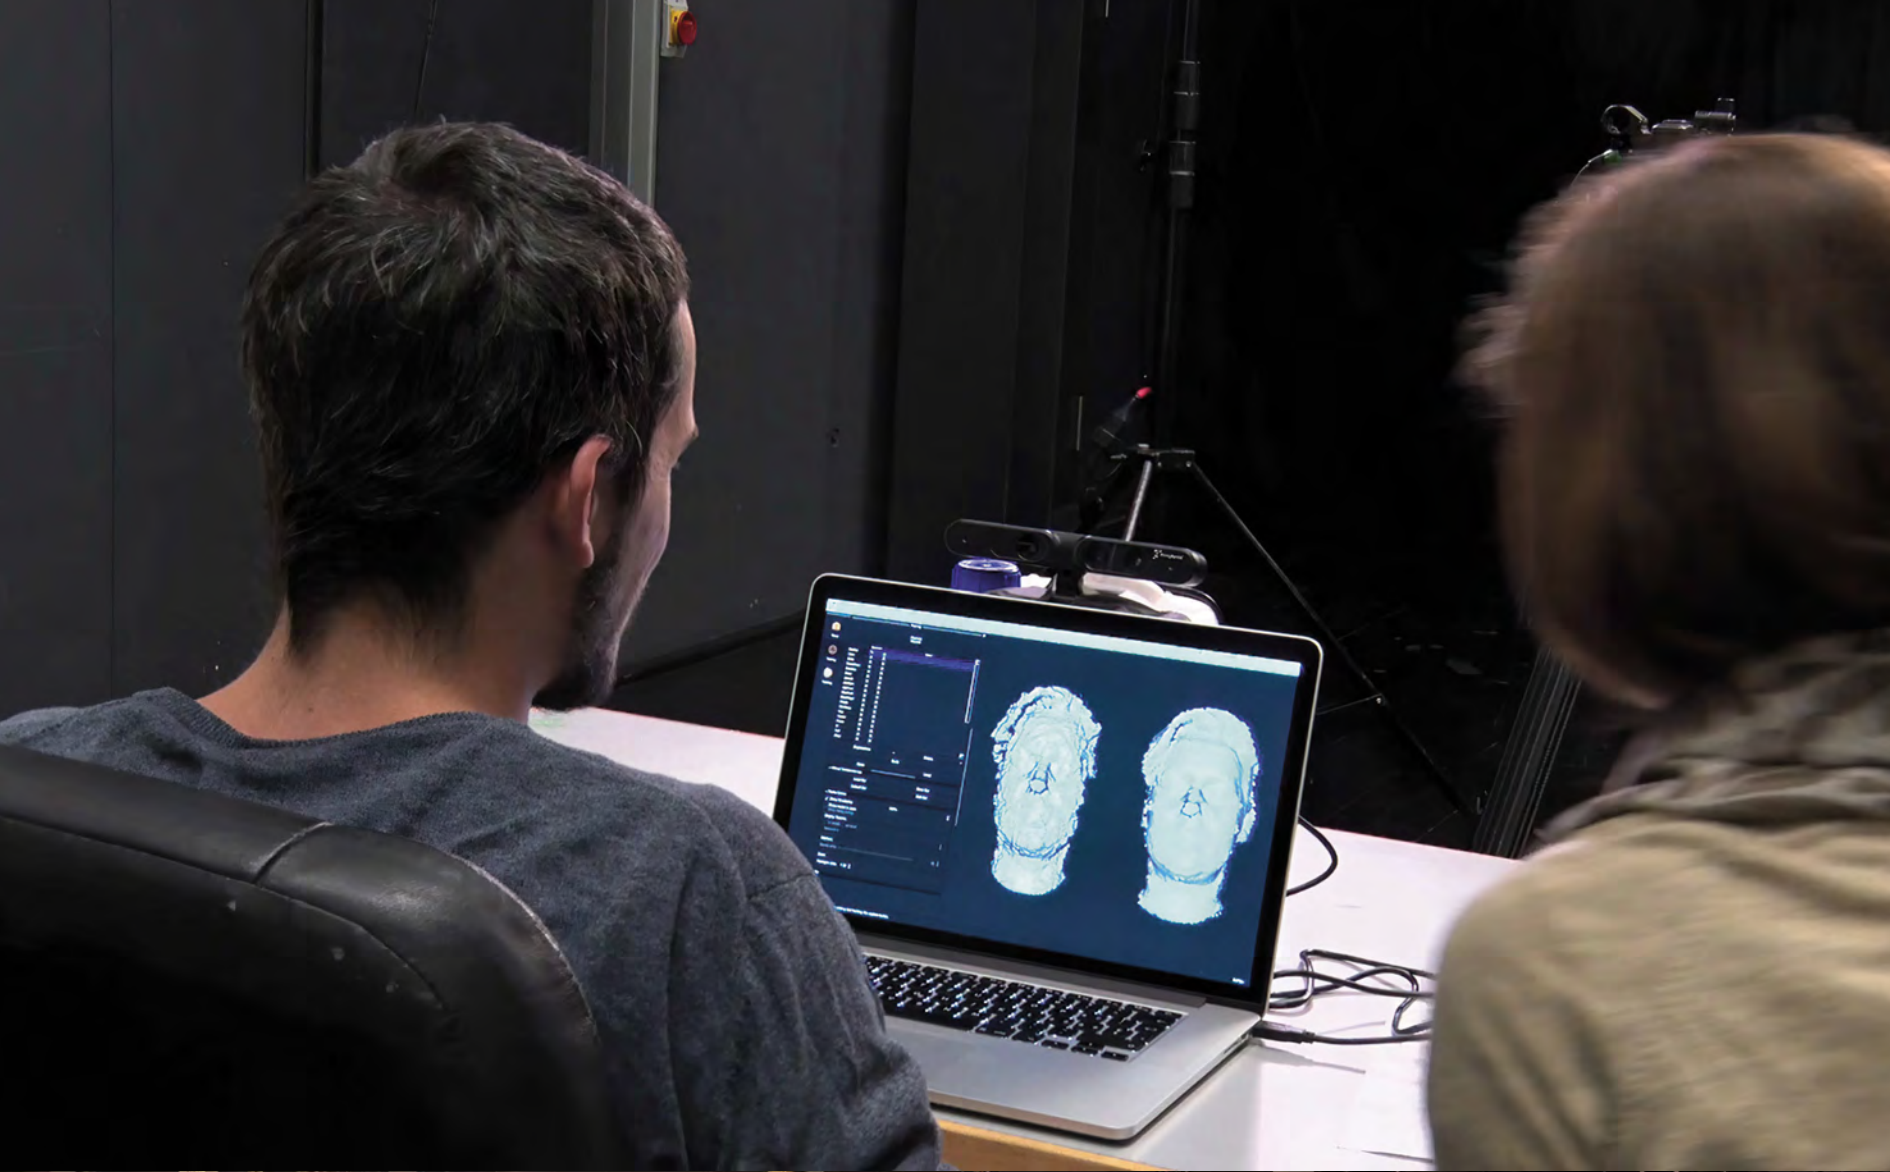

PICTURES OF THE RESEARCH PROJECT

(WITHOUT COMMENT)

Face Rig

Face Tracker
initializing

No sound detected. Please
adjust the volume of the
Face Tracker

Did you know that after you can also use any avatar you want?

PHILIPS

Photos

44 ont verlos: 32,748

Photos

DECONSTRUCTING THE CONFESSIONAL,
END OF THE INSTALLATION "THE ART
IS PRESENT (CONFESS YOUR SELF &
THE PALIMPSEST OF SELVES)" AT THE
RESEARCH PAVILION IN VENICE, ITALY 2017

IMAGE GALLERY

Workshop "Mimic Yourself" at Zurich University of the Arts.

Photogrammetric scans of actors at Zurich University of the Arts.

Avatar composition of actress Corinne Soland for the programme FaceRig.

Performance capture with acting students at the Immersive Arts Space and the Film Studio at Zurich University of the Arts.

fMRI setting at Swiss Epilepsy Center at Klinik Lengg in Zurich.

Faceshift composition with acting students.