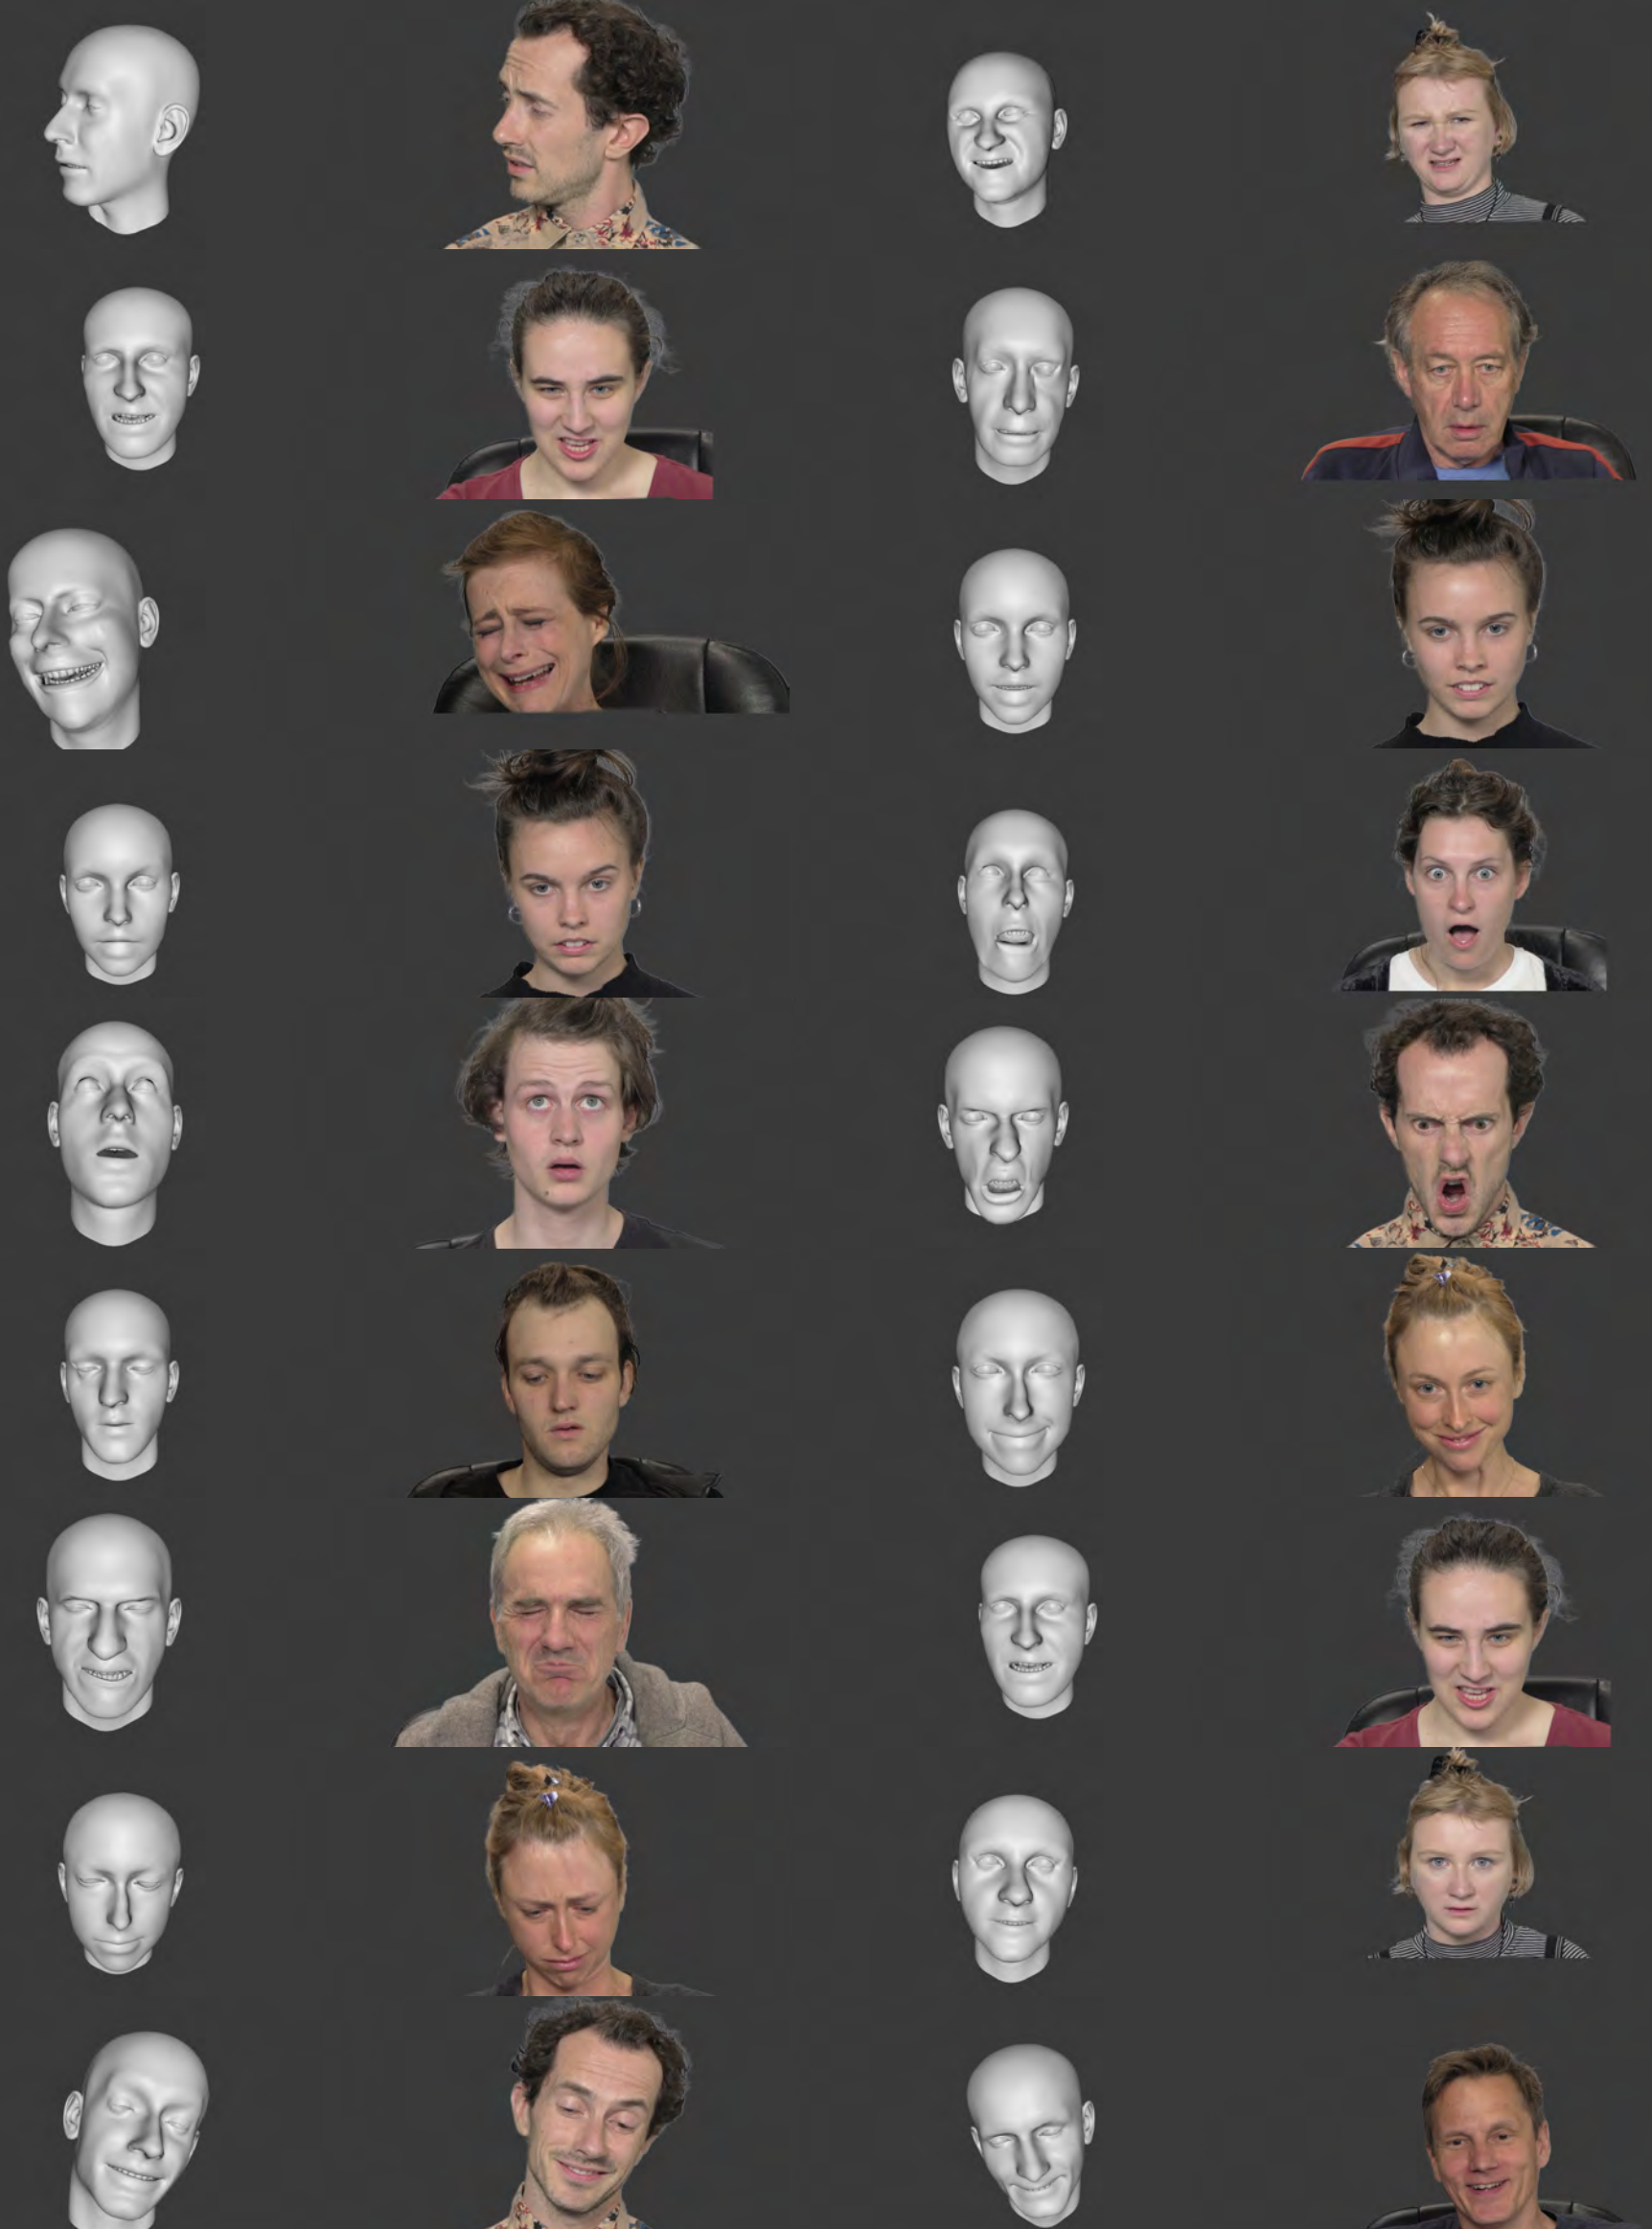

PICTURES OF THE RESEARCH PROJECT

(WITHOUT COMMENT)

Face Rig

Face Tracker
initializing

No sound detected. Please
adjust the volume of the
Face Tracker

Did you know that after you can also use any avatar you want?

PHILIPS

Photos

44 ont verlos: 32,748

Photos

DECONSTRUCTING THE CONFESSIONAL,
END OF THE INSTALLATION "THE ART
IS PRESENT (CONFESS YOUR SELF &
THE PALIMPSEST OF SELVES)" AT THE
RESEARCH PAVILION IN VENICE, ITALY 2017

IMAGE GALLERY

Workshop "Mimic Yourself" at Zurich University of the Arts.

Photogrammetric scans of actors at Zurich University of the Arts.

Avatar composition of actress Corinne Soland for the programme FaceRig.