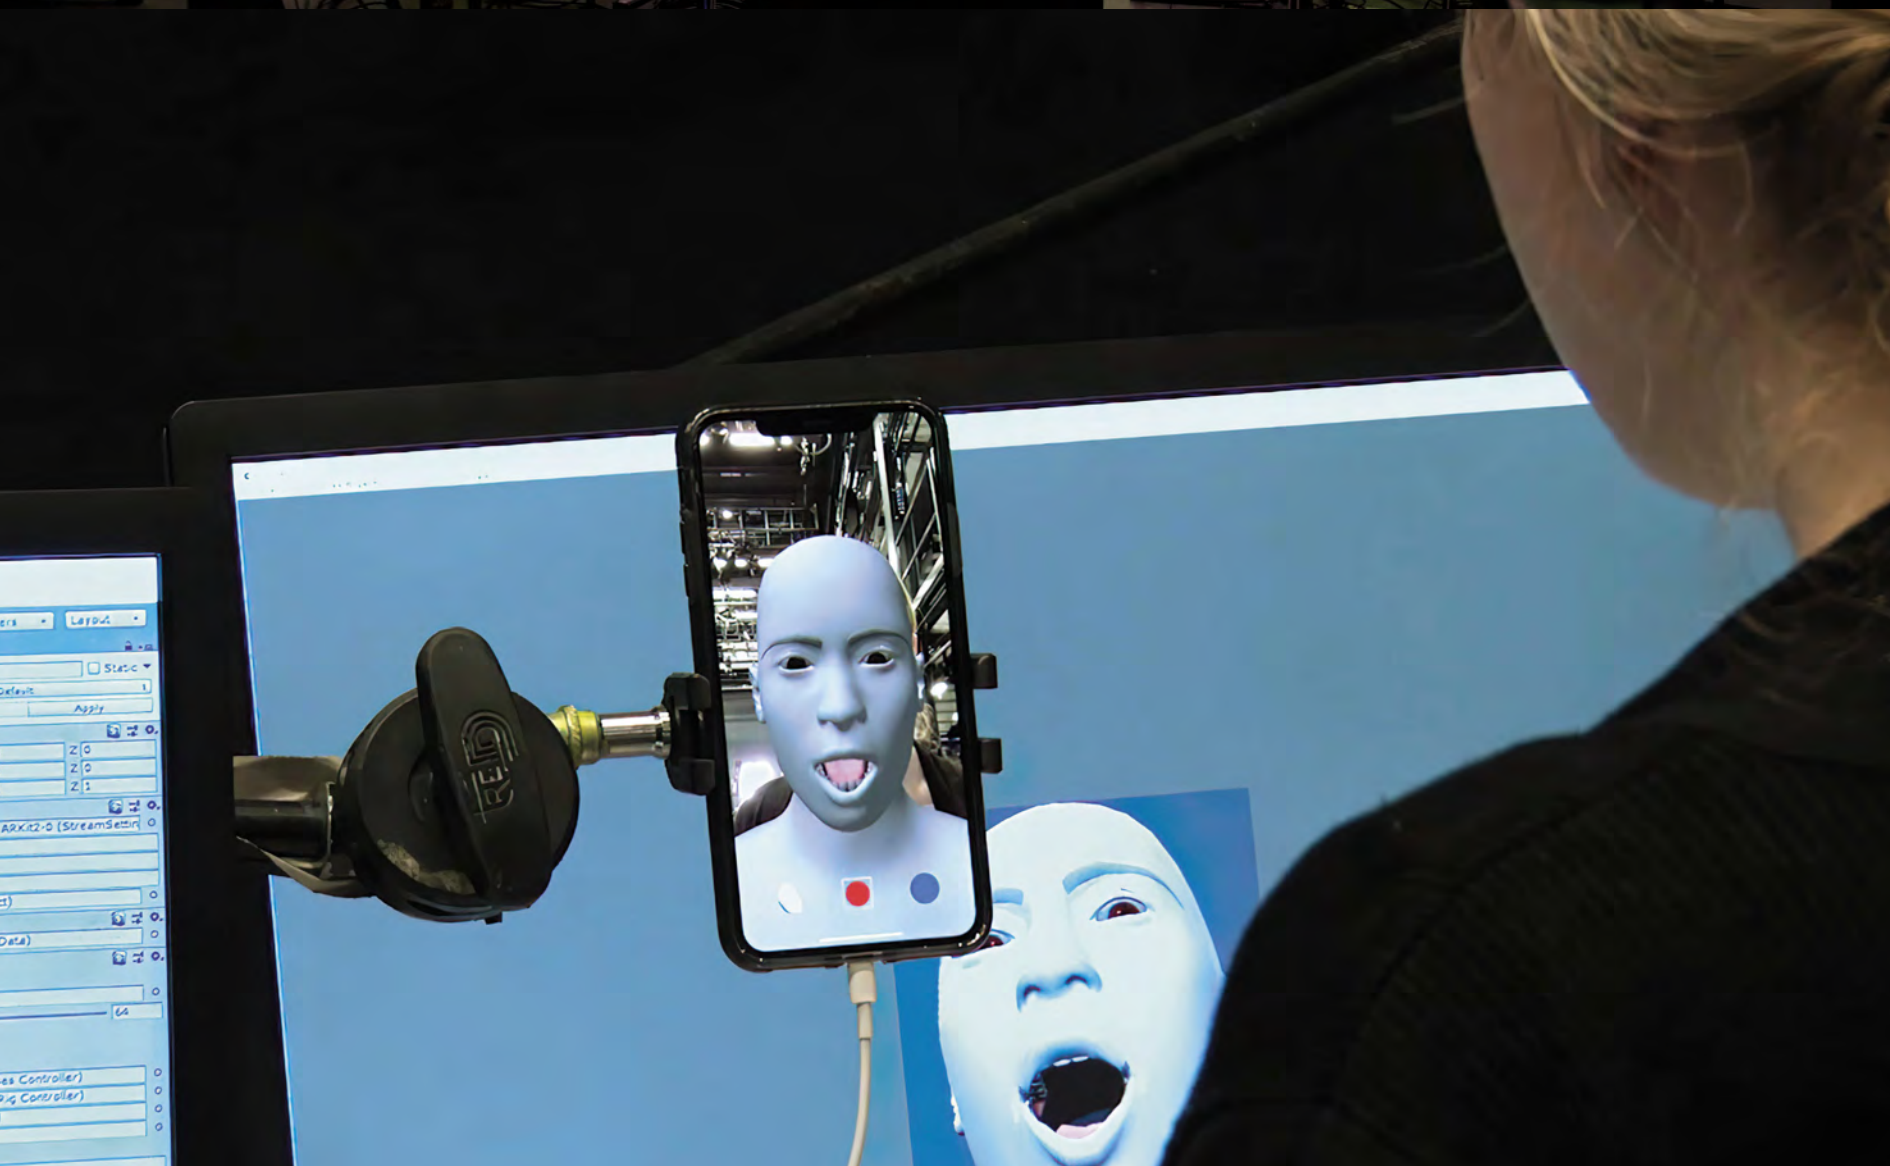

PICTURES OF THE RESEARCH PROJECT

(WITHOUT COMMENT)

Face Rig

Face Tracker
initializing

No sound detected. Please
adjust the volume of the
Face Tracker

Did you know that after you can also use any avatar you want?

PHILIPS

Photos

44 ont verlos: 32,748

Photos

DECONSTRUCTING THE CONFESSIONAL,
END OF THE INSTALLATION "THE ART
IS PRESENT (CONFESS YOUR SELF &
THE PALIMPSEST OF SELVES)" AT THE
RESEARCH PAVILION IN VENICE, ITALY 2017

IMAGE GALLERY

Workshop "Mimic Yourself" at Zurich University of the Arts.

Photogrammetric scans of actors at Zurich University of the Arts.

Avatar composition of actress Corinne Soland for the programme FaceRig.

Performance capture with acting students at the Immersive Arts Space and the Film Studio at Zurich University of the Arts.

fMRI setting at Swiss Epilepsy Center at Klinik Lengg in Zurich.

Faceshift composition with acting students.